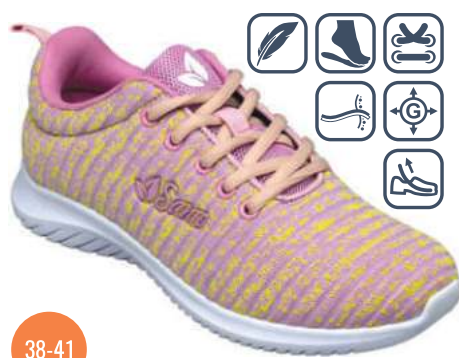

36-42

WD/109 ANTRACIT

37-41

WD/100 WHITE

37-41

WD/100 NAVY

36-42

WD/WALKER23 GREY